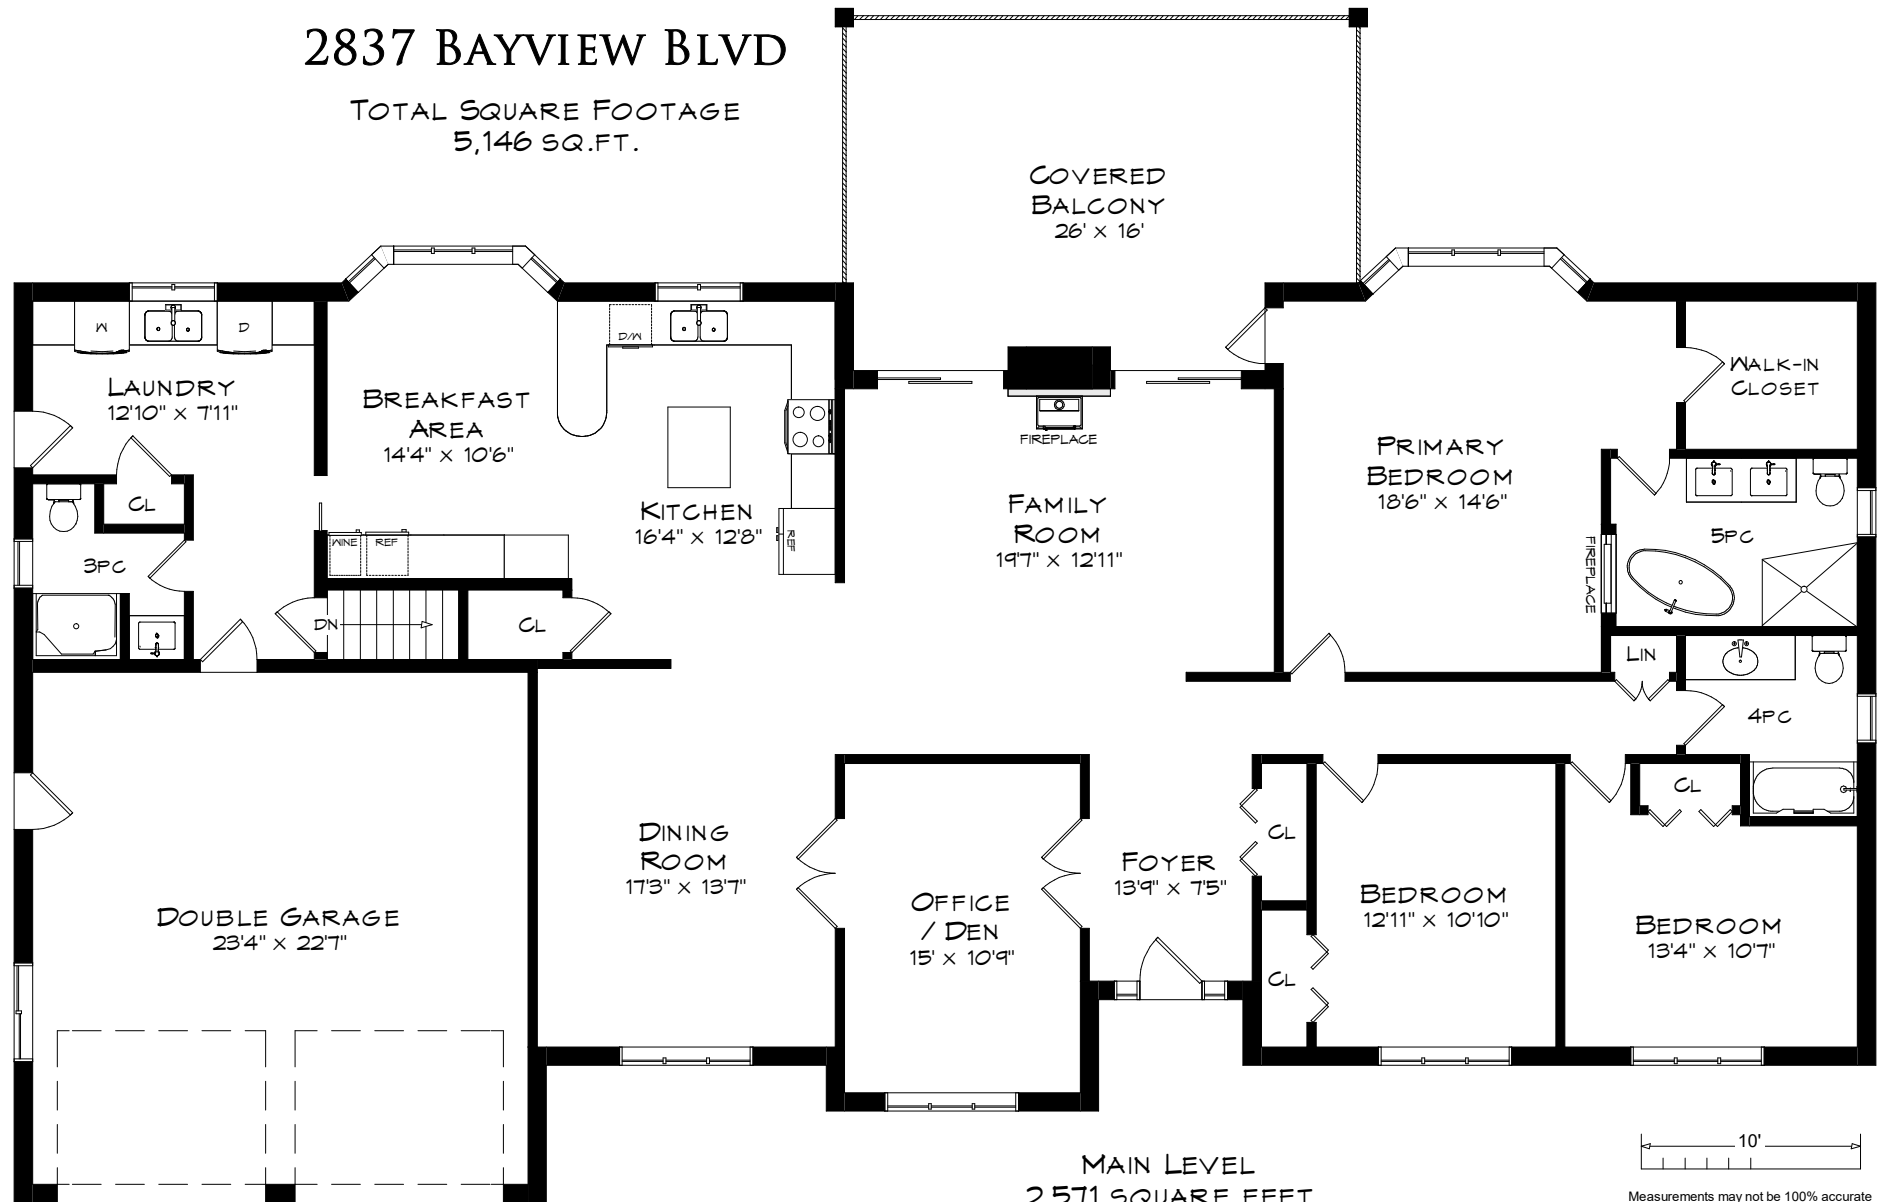

2837 BAYVIEW BLVD

TOTAL SQUARE FOOTAGE
5,146 SQ.FT.

MAIN LEVEL
2,571 SQUARE FEET
+ 574 SF (GARAGE)

Measurements may not be 100% accurate
and should be used as a guideline only.
June - 2023

2837 BAYVIEW BLVD

LOWER LEVEL
2,575 SQUARE FEET

Measurements may not be 100% accurate
and should be used as a guideline only.
June - 2023