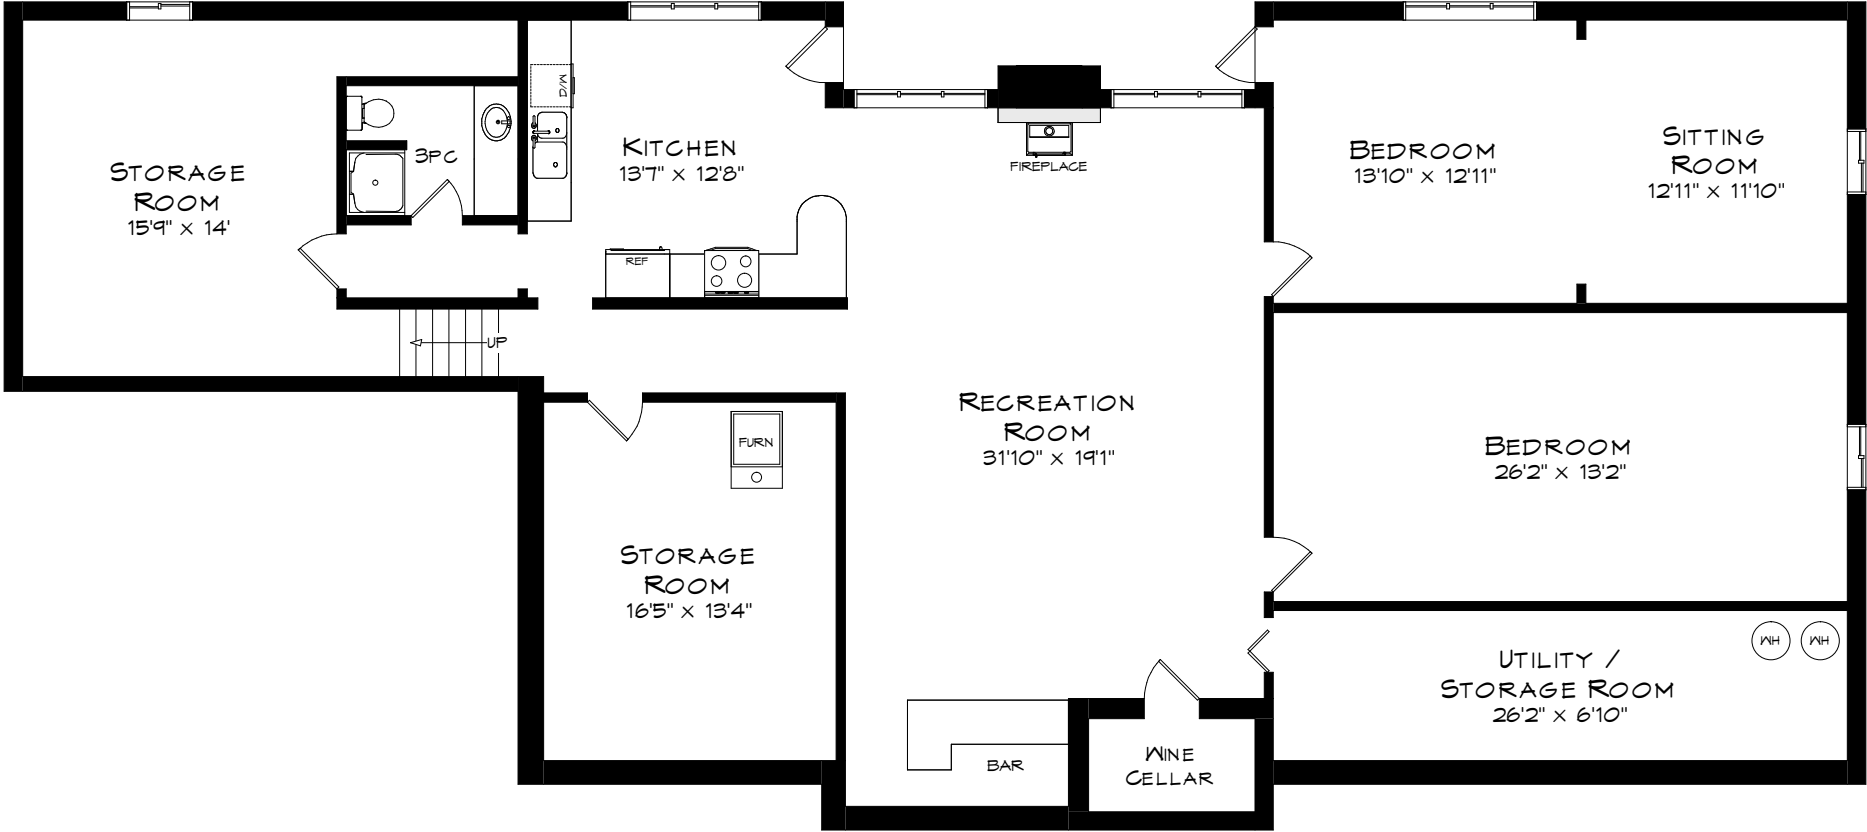

2837 BAYVIEW BLVD

TOTAL SQUARE FOOTAGE
5,146 SQ.FT.

MAIN LEVEL
2,571 SQUARE FEET
+ 574 SF (GARAGE)

Measurements may not be 100% accurate
and should be used as a guideline only.
June - 2023

2837 BAYVIEW BLVD

LOWER LEVEL
2,575 SQUARE FEET

Measurements may not be 100% accurate
and should be used as a guideline only.
June - 2023